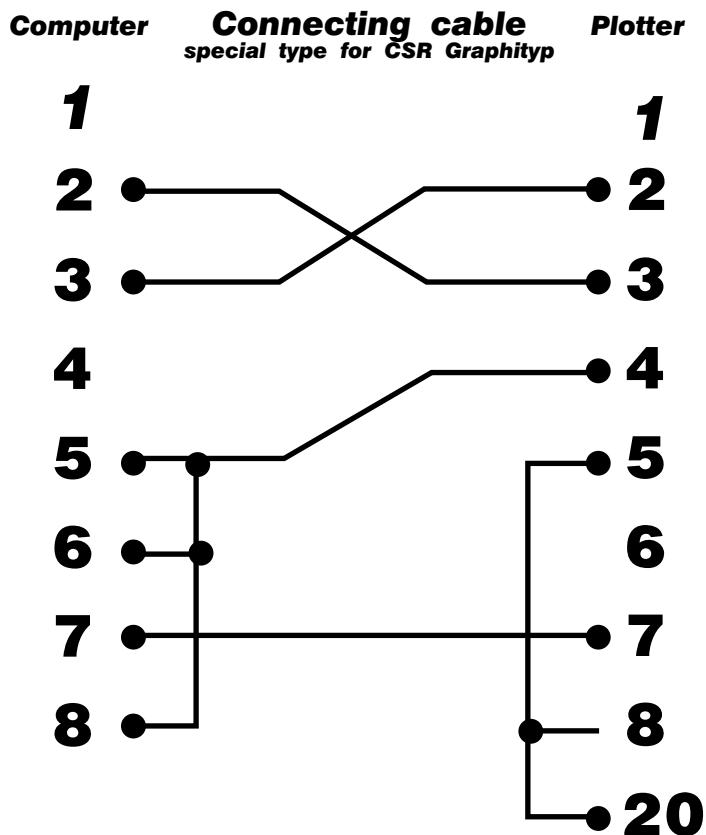

# Wiring-diagram - serial cables

For use with Conclipse ProCut

**Wiring-diagram for 25-25pin cable**

**Wiring-diagram for 9-25pin cable**

**Wiring-diagram for 25-25pin cable**