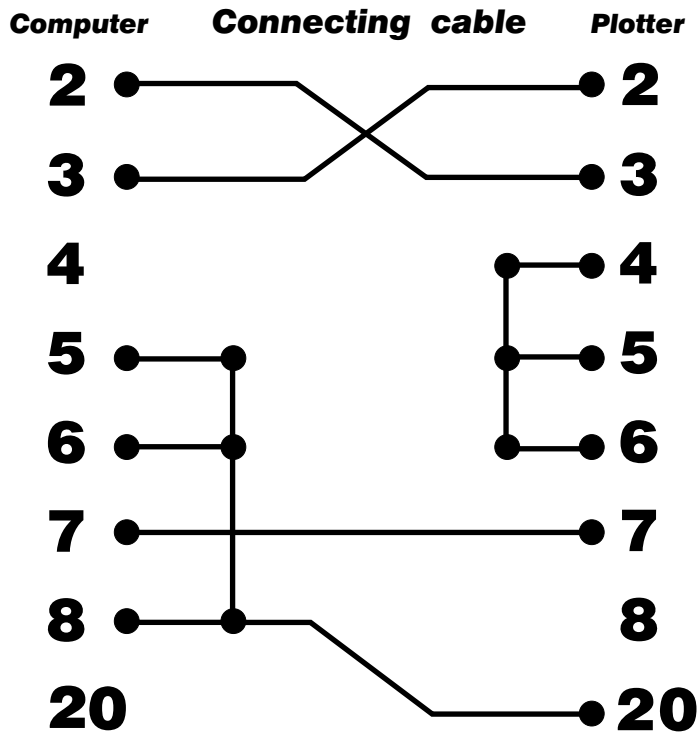

# Wiring-diagram - serial cables

For use with Conclipse ProCut

**Wiring-diagram for 25-25pin cable**

**Wiring-diagram for 9-25pin cable**

**Wiring-diagram for 25-25pin cable**