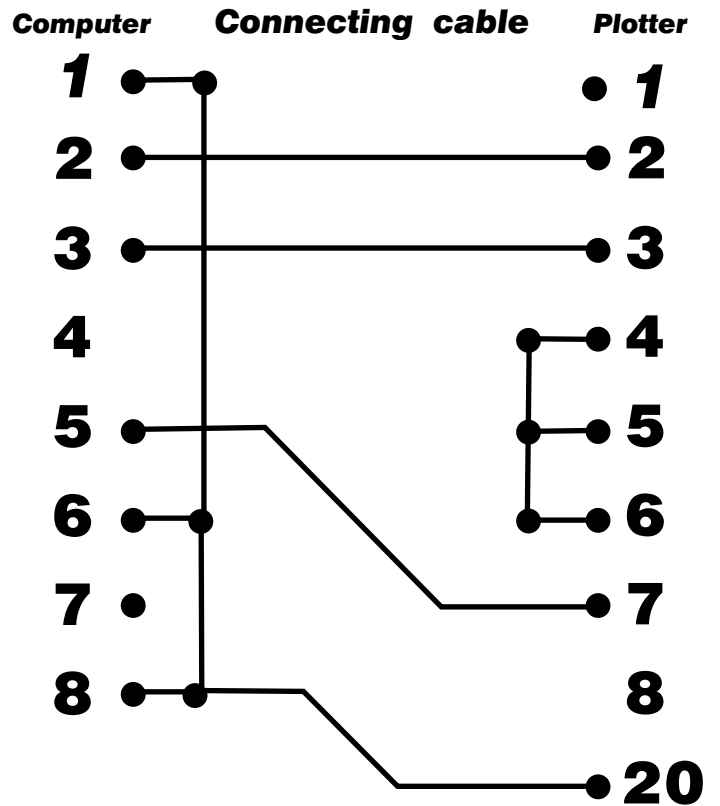

# Wiring-diagram - serial cables

For use with Conclipse ProCut

**Wiring-diagram for 25-25pin cable**

**Wiring-diagram for 9-25pin cable**

**Wiring-diagram for 25-25pin cable**